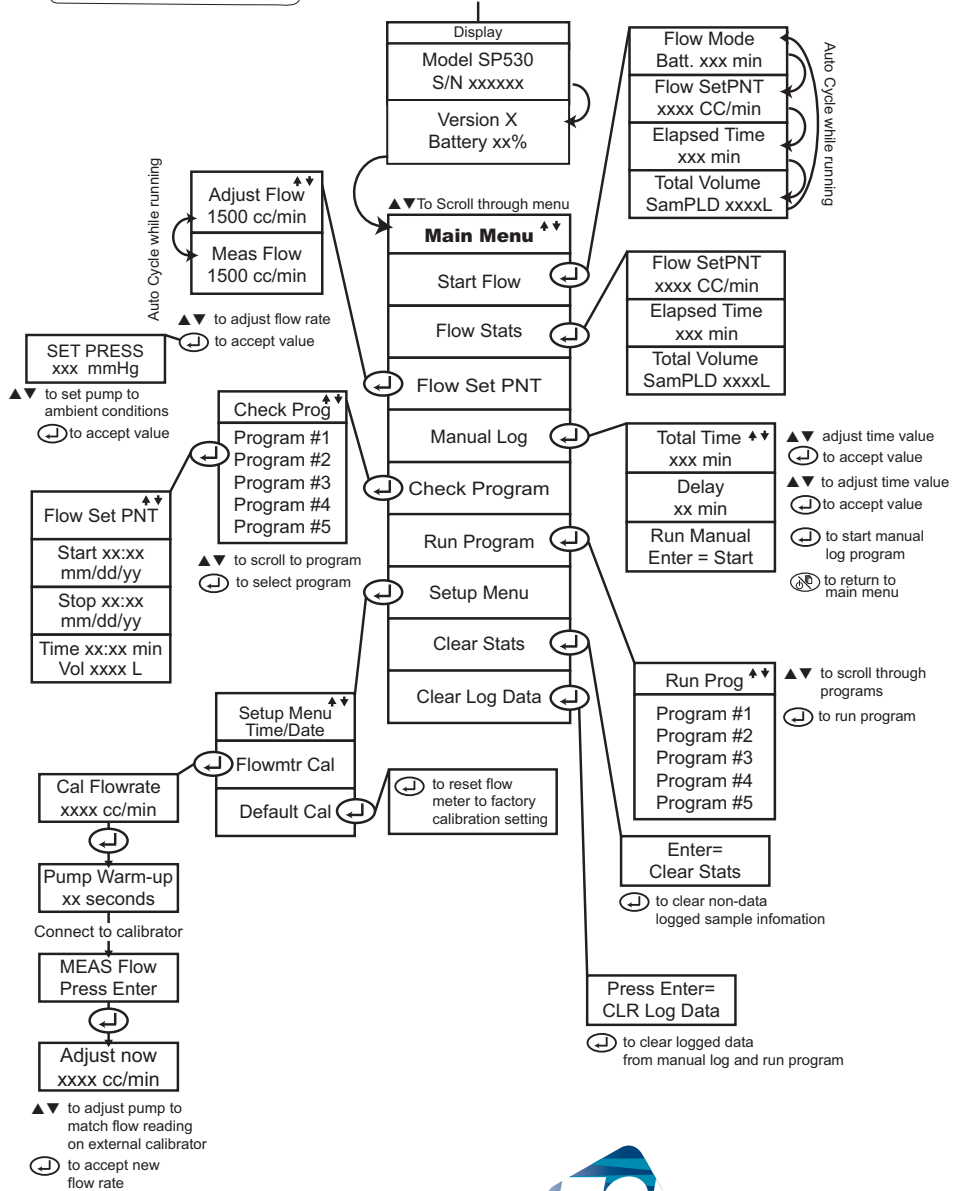

TSI SidePak™ SP530 Quick Reference Card

- Press to power ON/OFF.
- Press and hold for 3 seconds to power off.
- Press to return to previous menu or screen.
- to scroll through menu selections or change settings.
- to select/enter value.

Tamper Protection:
Press and hold and to lock or unlock keypad.

TRUST. SCIENCE. INNOVATION.