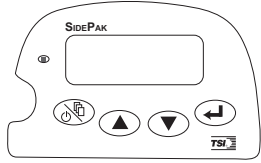

TSI SidePak™ SP530 Quick Reference Card

- Press to power ON/OFF.
- Press and hold for 3 seconds to power off.
- Press to return to previous menu or screen.
- to scroll through menu selections or change settings.
- to select/enter value.

Tamper Protection:
Press and hold and to lock or unlock keypad.

TRUST. SCIENCE. INNOVATION.