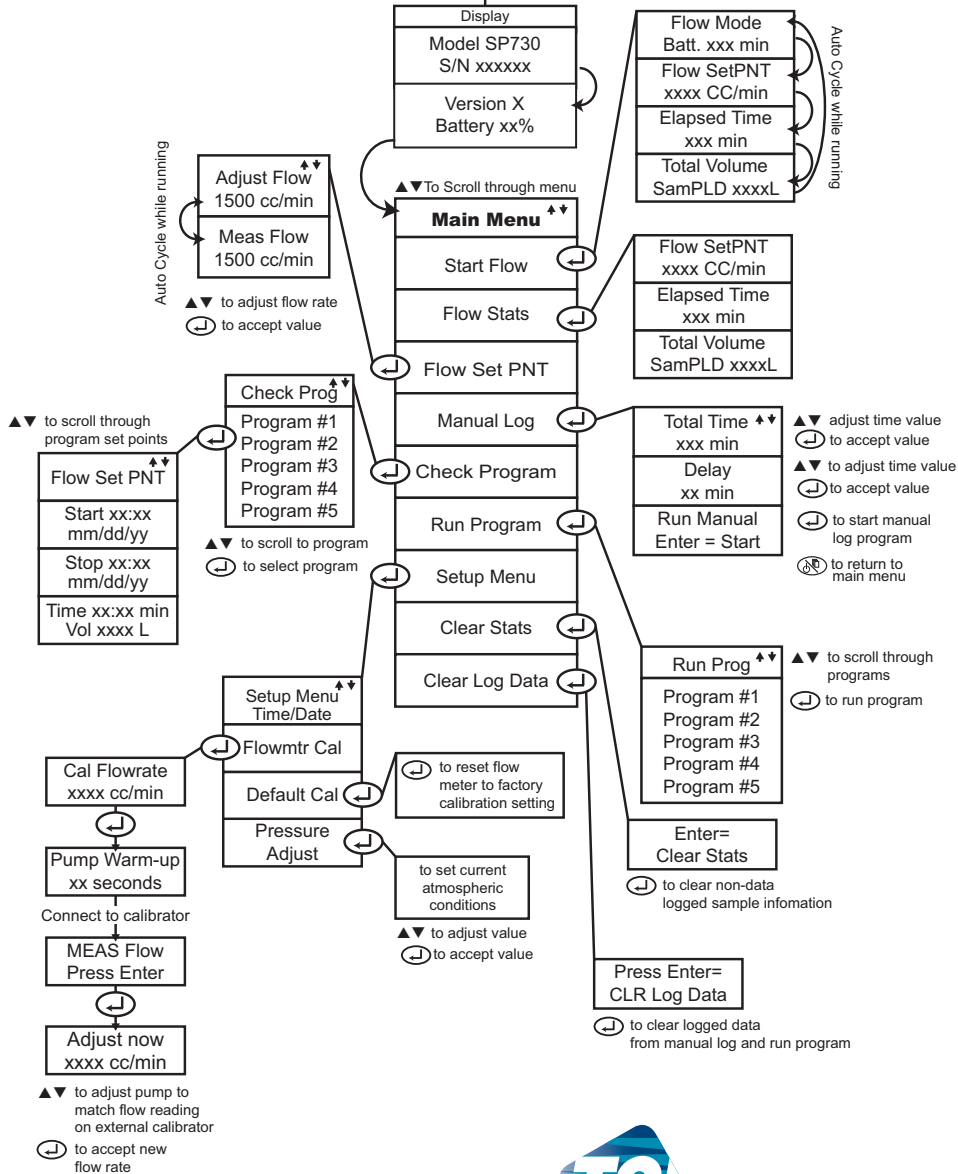

TSI SidePak™ SP730 Quick Reference Card

- Press to power ON/OFF.
- Press and hold for 3 seconds to power off.
- Press to return to previous menu or screen.
- to scroll through menu selections or change settings.
- to select/enter value.

Tamper Protection:
Press and hold and to lock or unlock keypad.

TRUST. SCIENCE. INNOVATION.