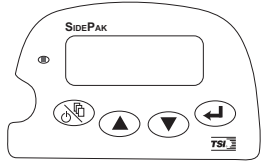

TSI SidePak™ SP730 Quick Reference Card

- Press to power ON/OFF.
- Press and hold for 3 seconds to power off.
- Press to return to previous menu or screen.
- to scroll through menu selections or change settings.
- to select/enter value.

Tamper Protection:
Press and hold and to lock or unlock keypad.

TRUST. SCIENCE. INNOVATION.