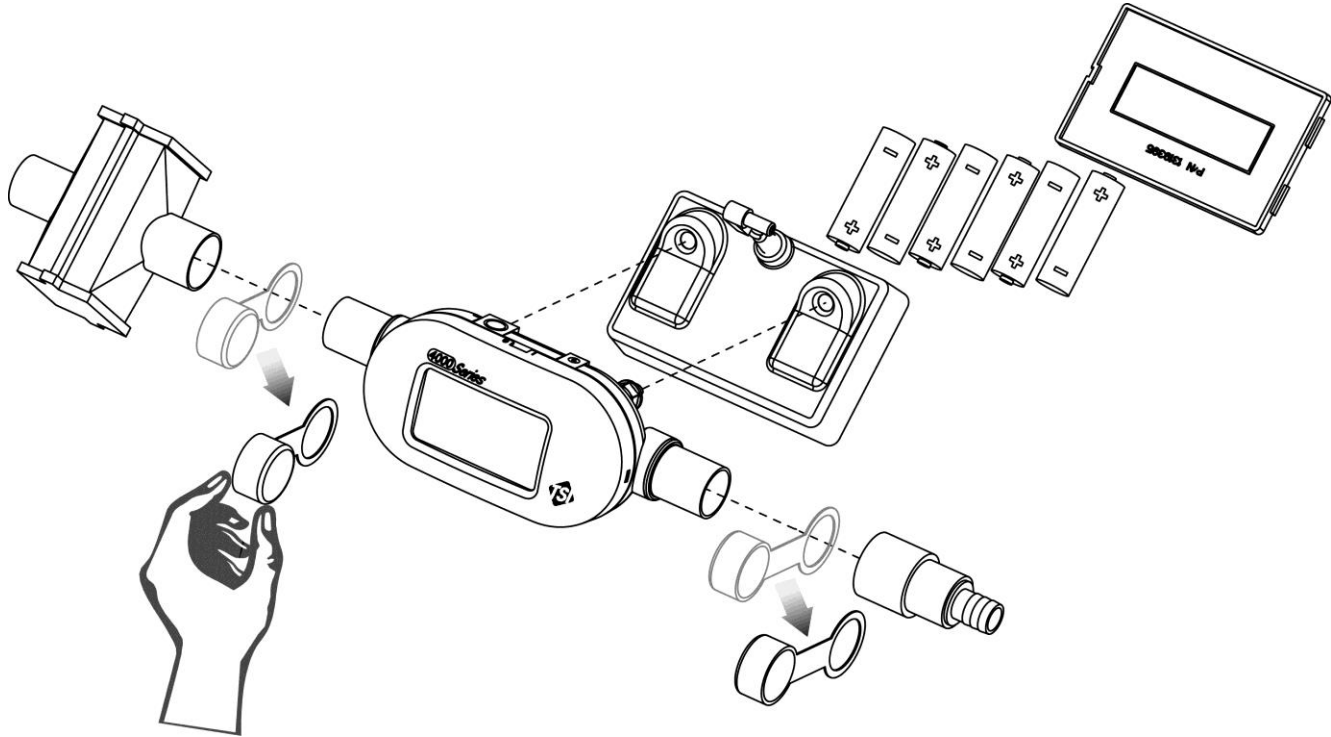

Model 4046 General Purpose Pump Calibrator

TSI Incorporated – 500 Cardigan Road, Shoreview, MN 55126 U.S.A
USA Tel: +1 800 874 2811 E-mail: answers@tsi.com Website: www.tsi.com

P/N 1980515 Rev. D

©2016 TSI Incorporated