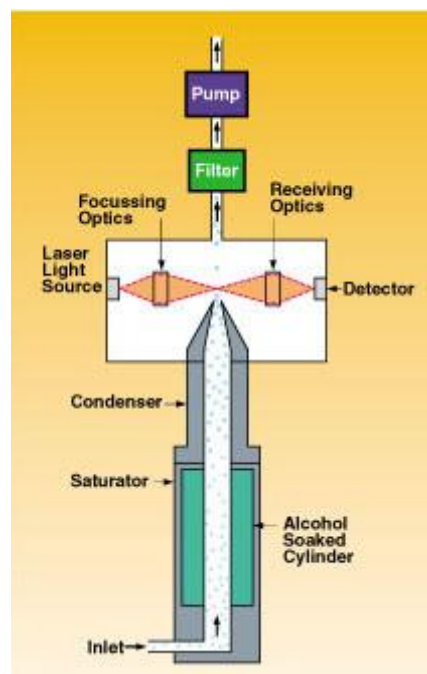

P-TRAK[®] ULTRAFINE PARTICLE COUNTER THEORY OF OPERATION

APPLICATION NOTE ITI-071 (A4)

The P-TRAK[™] Ultrafine Particle Counter (UPC) measures ultrafine particle concentrations in real-time and also datalogs. These measurements are made in units of particles per cubic centimeter (pt/cm^3) versus traditional aerosol measurements of milligrams per cubic meter (mg/m^3) made by photometers. The P-TRAK[™] UPC can see single ultrafine particles, making it far more sensitive than other technologies.

Particles are drawn through the P-TRAK[™] UPC using a built-in pump. Upon entering the instrument, particles pass through a saturator tube where they mix with an alcohol vapor. The particle/alcohol mixture then passes into a condenser tube where alcohol condenses onto the particles, causing them to grow into a larger droplet. The droplets then pass through a focused laser beam, producing flashes of light which are sensed by a photo-detector. The particle concentration is determined by counting the light flashes. If the particles were not "grown" into larger droplets, they would not produce (scatter) enough light to be detected.

This unique single-particle counting capability differentiates the P-TRAK[™] from all other IAQ monitoring methodologies and instrumentation. The P-TRAK[™] UPC counts ultrafine particles (smaller than 0.1 micrometer in diameter) that often accompany or signal the presence of a pollutant that is the root cause of IAQ complaints. The P-TRAK[™] UPC is a totally new approach to eliminating IAQ problems.

The P-TRAK[™] UPC uses the same fundamental technology behind TSI's condensation particle counters (CPCs), well proven instruments that have been used in research and industrial applications around the world for many years. In fact, CPCs have been used for decades to track and record particle sources.