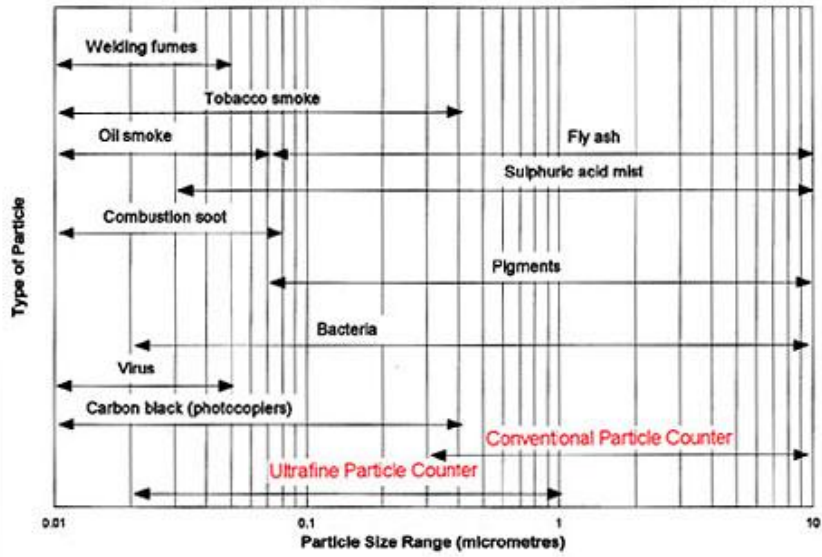

Examples of Particle Sizes

UNDERSTANDING, ACCELERATED

TSI Incorporated – Visit our website www.tsi.com for more information.

USA Tel: +1 800 874 2811
UK Tel: +44 149 4 459200
France Tel: +33 4 91 11 87 64
Germany Tel: +49 241 523030

India Tel: +91 80 67877200
China Tel: +86 10 8251 6588
Singapore Tel: +65 6595 6388