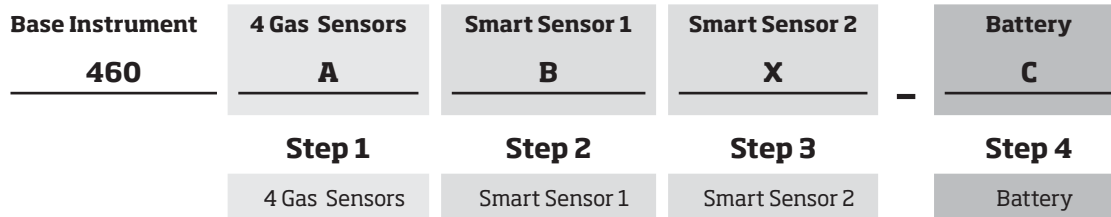

PREMIER PORTABLE INSTRUMENTS

GM460 Six Sensor Sample Draw Gas Monitor Part Number Generator

Above Example:

460ABX-C

GM460 for LEL / O₂ / H₂S / CO / VOC's (0 - 6,000 ppm PID) with Li-Ion battery pack and 115 VAC charger

Step 1

Standard 4 gas sensors (Choose 1)

X	No 4 gas sensors
A	LEL / O₂ / H₂S / CO

Part # order for instruments using both Smart Sensor slots:

PID-001L
PID-003L
PID-002L
PID-004
Cl₂
All other sensors

Step 2 & Step 3

Smart Sensor Slots 1 and 2 (Choose up to 2)

X	No Sensor
A	PID, 10.6 eV Lamp, Low range, 50,000 ppb (PID-001L)
B	PID, 10.6 eV Lamp, High range, 6,000 ppm (PID-002L)
Y	PID, 11.7 eV Lamp, 1000ppm (PID-004) with dehumidifier and charcoal filters, cleaning kit
Z	PID, 10.0 eV Lamp, 100 ppm, Benzene specific 50 ppm (PID-003L), with tube holder & box of 10 tubes
C	IR, CH₄, 100% LEL / 100% vol, (DES-3311-3)
D	IR, HC, 100% LEL / 30% vol, (DES-3311-2)
E	IR, CO₂, 10,000 ppm, (DES-3311-4-01)
F	IR, CO₂, 10% vol (DES-3311-1-01)
I	SO₂, 100 ppm (ESS-03DH-SO₂)
K	NO₂, 20 ppm (ESS-03DH-NO₂)
L	HCN, 15 ppm (ESS-03DH-HCN)
M	NH₃, 400 ppm (ESS-B332-NH₃)
P	Cl₂, 10 ppm (ESS-B335-CL₂)

Step 4

Battery options (Choose 1)

A	Alkaline battery pack (includes 3 AA batteries)
B**	Alkaline and Li-Ion battery packs with 100-240V AC/DC power supply*
C**	Li-Ion battery pack with 100-240V AC/DC power supply*
D**	Li-Ion battery pack with 12 VDC adapter (vehicle plug)
E**	Alkaline and Li-Ion battery packs with 12 VDC adapter (vehicle plug)
F**	Li-Ion battery pack with 100-240V AC/DC power supply* and 12 VDC adapter (vehicle plug)
G**	Alkaline and Li-Ion battery packs with 100-240V AC/DC power supply* and 12 VDC adapter (vehicle plug)
H	Li-Ion battery pack only (no power supply)

* North American Type A Plug

** Charging base also provided with B, C, D, E, F, G battery codes

UNDERSTANDING, ACCELERATED

TSI Incorporated - Visit our website www.tsi.com for more information.

USA Tel: +1 800 874 2811
UK Tel: +44 149 4 459200
France Tel: +33 1 41 19 21 99
Germany Tel: +49 241 523030

India Tel: +91 80 67877200
China Tel: +86 10 8219 7688
Singapore Tel: +65 6595 6388