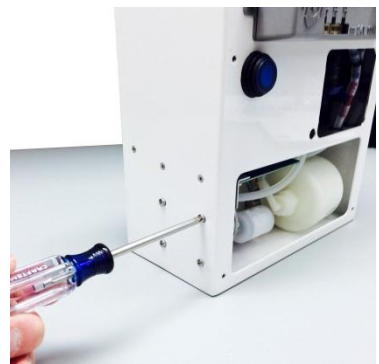

Replace Pump

- Remove photometer service panel.

- Place new pump into photometer case with muffler orientated at the bottom.

- Remove the four (4) Phillips-head screws from the left side panel.
Note: Remove only the raised-head screws. **DO NOT** remove any flush-head screws.

- Secure pump module in instrument case with four (4) Phillips-head screws on left side.

- Pull the pump from the instrument case

- Replace photometer service panel and reinstall photometer inside environmental enclosure.