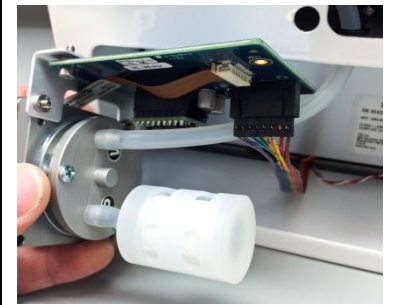

Qty.	Item Description	Reference Picture
1	Replacement Pump and muffler (854043)	

Tools Needed for Installation

- Phillips Screw Driver
(not included)

Remove Photometer Unit from Environmental Enclosure

1. Disconnect all cabling from photometer and heated inlet if present.

2. Remove inlet column. If the inlet column includes a heated inlet remove the ferrite from the heated inlet cable and carefully pull the heated inlet cable through the key hole on the mounting ring when removing the inlet column.

- Loosen retainer ring on top of enclosure while holding photometer.
- Pull photometer down and out of enclosure.

- Disconnect the vacuum tube, muffler, and power cable from pump module.

- Obtain replacement pump. Connect muffler to (P), vacuum tube to (V), and power cable.

- Secure pump module in instrument case with four (4) Phillips-head screws on left side.

- Pull the pump from the instrument case

- Replace photometer service panel and reinstall photometer inside environmental enclosure.