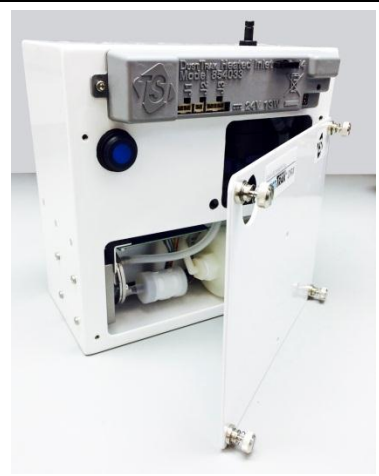

- Loosen retainer ring on top of enclosure while holding photometer.
- Pull photometer down and out of enclosure.

- Disconnect the vacuum tube, muffler, and power cable from pump module.

- Obtain replacement pump. Connect muffler to (P), vacuum tube to (V), and power cable.

Replace Pump

- Remove photometer service panel.

- Place new pump into photometer case with muffler orientated at the bottom.

- Remove the four (4) Phillips-head screws from the left side panel.
Note: Remove only the raised-head screws. **DO NOT** remove any flush-head screws.

- Secure pump module in instrument case with four (4) Phillips-head screws on left side.

- Pull the pump from the instrument case

- Replace photometer service panel and reinstall photometer inside environmental enclosure.