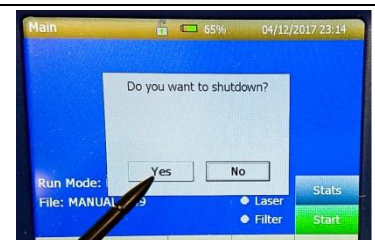

WIRELESS ROUTER ACCESSORY (801903 & 801907) FOR DUSTRAK AEROSOL MONITOR 8530(EP) AND 8533(EP)

INSTALLATION GUIDE

Thank you for purchasing an Environmental DustTrak™ Aerosol Monitor Wireless Router Accessories (PN 801903 & 801907). These instructions will help you quickly install your Wireless Router onto DustTrak Instruments (Model No. 8530(EP) and 8533(EP)).

Unpacking the Wireless Router Accessories

1. Carefully unpack the Wireless Router and Mounting Kit from the shipping container and verify that all the items listed in the following table are present.
2. Contact [TSI](#) immediately if items are missing or broken.
3. Configuration of the wireless router and DustTrak Ethernet IP address should be completed prior to starting this installation procedure.

Qty.	Item Description	Reference Picture
1	GL-AR150 Wireless Router with USB Cable	
1	4" Wireless 1dB Hinged Antenna	
1	12" RJ45 Cable Cat 6	

Qty.	Item Description	Reference Picture
1	3M™ Command™ brand Strips 6 PK	
1	Mounting Bracket	

Installing Wireless Router onto the DustTrak Instrument

1. Make sure that the DustTrak Aerosol Monitor's power is off prior to starting this procedure.