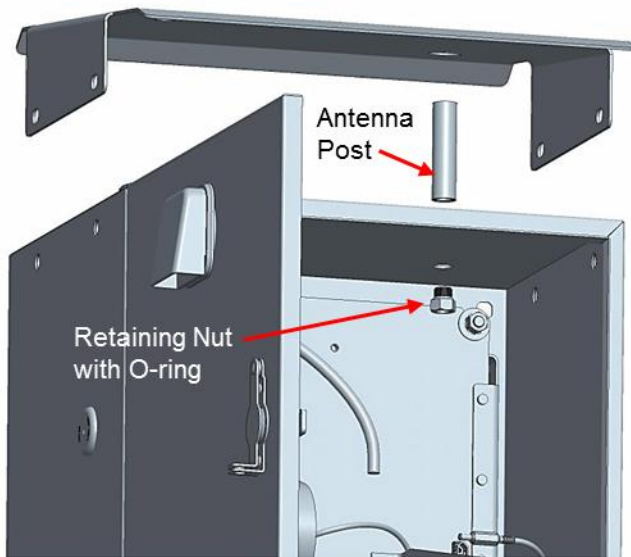

Qty.	Item Description	Reference Picture
1	Heat Shield	
4	Antenna Post	
4	Retaining Nut with O-ring	

Unpacking Handles Included in Environmental Enclosure (8537)

1. Unpack handles included with the Environmental Enclosure (8537) and verify that all the items listed in the following table are present.
2. Contact [TSI](#) immediately if items are missing or broken.

Qty.	Item Description	Reference Picture
2	Handles	
4	Washers	
4	Sealing Washer	
4	Nut	

Tools Needed for Installation

- 9/16" Wrench

Installing the Heat Shield (801846)

1. If you purchased a Thiamis Unit (801900) remove plug and washer. **Skip to step 3 if you did not purchase a Thiamis Unit.**

2. Attach antenna post and retaining nut with O-ring to enclosure as shown by hand tightening.

3. Using a 9/16" wrench attach heat shield, handles, washers, sealing washers, and nuts onto the enclosure as shown.