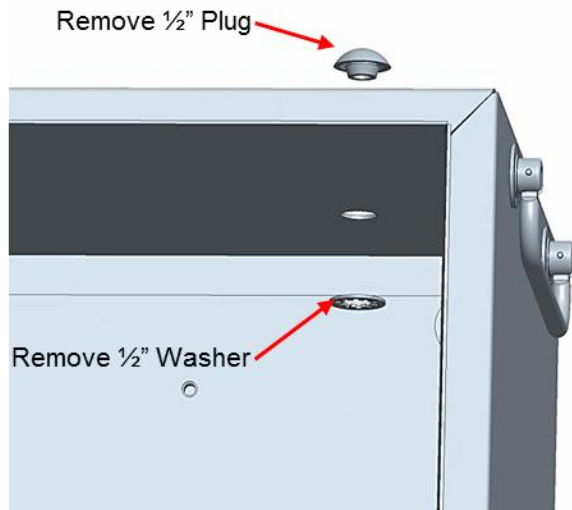

Qty.	Item Description	Reference Picture
1	Heat Shield	
4	Antenna Post	
4	Retaining Nut with O-ring	

Unpacking Handles Included in Environmental Enclosure (8537)

1. Unpack handles included with the Environmental Enclosure (8537) and verify that all the items listed in the following table are present.
2. Contact [TSI](#) immediately if items are missing or broken.

Qty.	Item Description	Reference Picture
2	Handles	
4	Washers	
4	Sealing Washer	
4	Nut	

Tools Needed for Installation

- 9/16" Wrench

Installing the Heat Shield (801846)

1. If you purchased a Thiamis Unit (801900) remove plug and washer. **Skip to step 3 if you did not purchase a Thiamis Unit.**

2. Attach antenna post and retaining nut with O-ring to enclosure as shown by hand tightening.

3. Using a 9/16" wrench attach heat shield, handles, washers, sealing washers, and nuts onto the enclosure as shown.